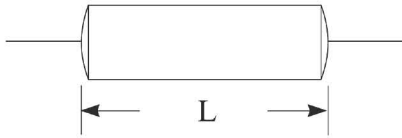

C21

METALIZED POLYCARBONATE

LEAD LENGTH = 1.5" MIN.

Axial Lead

ROUND

Wrap & Fill

Lead Gauge	50VDC	100VDC	200VDC	400VDC
24AWG	.001 - 2.0	.001 - 1.0	.001 - .33	.001 - .10
22AWG	3.0 - 8.0	1.2 - 3.0	.39 - 1.2	.12 - .27
20AWG	10.0 - 20.0	4.0 - 20.0	1.5 - 10.0	.33 - 2.0